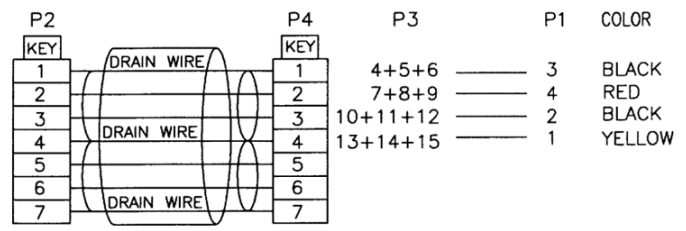

NOTE:  
 1.100% OPEN&SHORT AND MISS WIRE TEST;  
 2.TEST CODITION:  
 1).CONDUCTANCE RESISTANCE:5Ω MAX  
 2).SHORT OPEN DETERMINANT:20KΩ  
 3).INSULATION RESISTANCE:20MΩ MIN AT DC300V.  
 3. THIS CABLE HAS SHALL BE "RoHS" COMPLIANT.

10	TER:PH 4.2mm BS TIN-PLATED (RoHS)	4PCS
9	HSG: PH:4.2mm 2*2P/M TRANSPARENCE WHITE (RoHS)	1PCS
8	SERIAL ATA 7P SOLDER(F) COLOR:BLACK PBT CONTACT:G/F(RoHS)	1PCS
7	SATA 7P/F+15P/F 黑色膠芯 焊線式端子鍍金G/F(RoHS)	1PCS
6	PREMOLD,LD-PE (RoHS)	3.7g
5	OVERMOLD, PVC 45P, LEAD FREE, BLACK(RoHS)	8.8g
4	UL 1007 18AWG TS OD:2.1mm BLACK L=225±2MM(RoHS)	2PCS
3	UL 1007 18AWG TS OD:2.1mm YELLOW L=225±2MM(RoHS)	1PCS
2	UL 1007 18AWG TS OD:2.1mm RED L=225±2MM(RoHS)	1PCS
1	UL21149 (26AWG*2C+AL/MY)*2+#28*3D COLOR:RED(UL16124) OD:2.2*7.8mmL=240±2MM(RoHS)	1PCS
ITEM	DESCRIPTION	Q'TY

WIRE LIST

PART NO.

C10 GWS1131 E 01  
 TYPE:  
 GREEN OPTION:  
 E=RoHS

UNLESS OTHERWISE SPECIFIED TOLERANCE		±0.3		<b>MC-COMPONENTS</b>
SCALE: AS SHOWN	UNIT: mm			
D	ECN-0903095(Joanna)CHANGE OUTLINE	03/13/09	DRAWN JOE	03/13/09
C	ECN-0901077(Joanna)	01/12/09	CHECKED <i>peavl</i>	03/16/09
B	ECN-0805079(Queenie)	05/07/08	APPROVED <i>Joe</i>	03/16/09
REV.	DESCRIPTION	DATE	SIZE A4	REV. D
				DRAWN NAME: SATA 22F+7F/HSG 4P CABLE 1/2
				PRODUCT NO. C10GWS1131E01
				FILE NAME: C10GWS1131E01(95)

包裝說明:

- 1.1 PCS成品裝一PE小袋(200\*60\*0.05mm空白無印字), 30PCS裝入規格為:381\*241\*0.05mm空白PE中袋中;
- 2.10袋裝一紙箱,計300PCS一箱,紙箱最上與最下層各放一層隔板,紙箱側參加貼1PCS綠底白字菱形標籤.

14	紙箱:410*343*232mm K=A紙印一般麥頭(RoHS)	1/300PCS
13	隔板:390*320mm B3C紙(RoHS)	2/300PCS
12	綠底白字菱形標籤:60*30mm單面背膠(RoHS)	1/300PCS
11	PE中袋:381*241*0.05mm空白無印字(RoHS)	1/30PCS
10	PE中袋:200*60*0.05mm空白無印字(RoHS)	1PCS
ITEM	DESCRIPTION	Q'TY