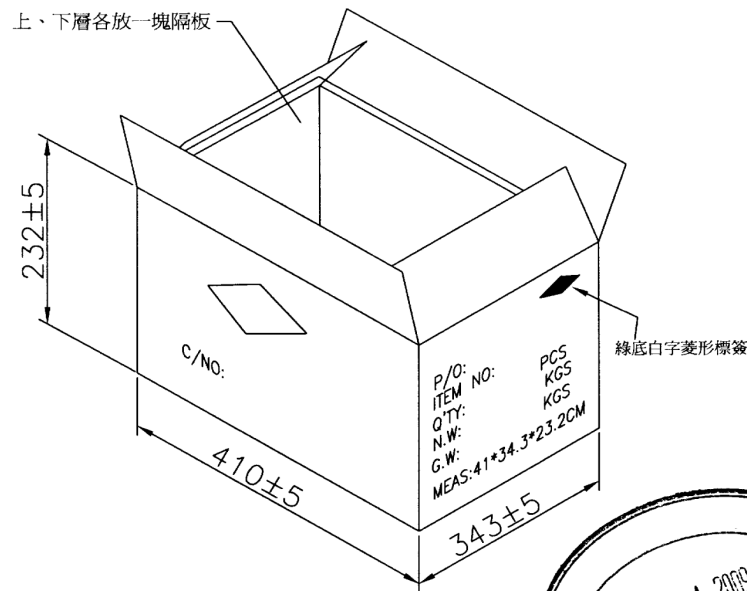

NOTE:  
 1.100% OPEN&SHORT AND MISS WIRE TEST;  
 2.TEST CODITION:  
 1).CONDUCTANCE RESISTANCE:5Ω MAX  
 2).SHORT OPEN DETERMINANT:20KΩ  
 3).INSULATION RESISTANCE:20MΩ MIN AT DC300V.  
 3. THIS CABLE HAS SHALL BE "RoHS" COMPLIANT.

10	TER:PH 4.2mm BS TIN-PLATED (RoHS)	4PCS
9	HSG: PH:4.2mm 2*2P/M TRANSPARENCE WHITE (RoHS)	1PCS
8	SERIAL ATA 7P SOLDER(F) COLOR:BLACK PBT CONTACT:G/F(RoHS)	1PCS
7	SATA 7P/F+15P/F 黑色膠芯 焊線式端子鍍金G/F(RoHS)	1PCS
6	PREMOLD,LD-PE (RoHS)	3.7g
5	OVERMOLD, PVC 45P, LEAD FREE, BLACK(RoHS)	8.8g
4	UL 1007 18AWG TS OD:2.1mm BLACK L=225±2MM(RoHS)	2PCS
3	UL 1007 18AWG TS OD:2.1mm YELLOW L=225±2MM(RoHS)	1PCS
2	UL 1007 18AWG TS OD:2.1mm RED L=225±2MM(RoHS)	1PCS
1	UL21149 (26AWG*2C+AL/MY)*2+#28*3D COLOR:RED(UL16124) OD:2.2*7.8mmL=240±2MM(RoHS)	1PCS
ITEM	DESCRIPTION	Q'TY

WIRE LIST

PART NO.

C10 GWS1131 E 01  
 TYPE:  
 GREEN OPTION:  
 E=RoHS

UNLESS OTHERWISE SPECIFIED TOLERANCE		±0.3		<b>MC-COMPONENTS</b>
SCALE: AS SHOWN	UNIT: mm			
D	ECN-0903095(Joanna)CHANGE OUTLINE	03/13/09	DRAWN JOE	03/13/09
C	ECN-0901077(Joanna)	01/12/09	CHECKED <i>peavl</i>	03/16/09
B	ECN-0805079(Queenie)	05/07/08	APPROVED <i>Joe</i>	03/16/09
REV.	DESCRIPTION	DATE	SIZE A4	REV. D
				DRAWN NAME: SATA 22F+7F/HSG 4P CABLE 1/2
				PRODUCT NO. C10GWS1131E01
				FILE NAME: C10GWS1131E01(95)

包裝說明:

- 1.1 PCS成品裝一PE小袋(200\*60\*0.05mm空白無印字), 30PCS裝入規格為:381\*241\*0.05mm空白PE中袋中;
- 2.10袋裝一紙箱,計300PCS一箱,紙箱最上與最下層各放一層隔板,紙箱側參加貼1PCS綠底白字菱形標籤.

14	紙箱:410*343*232mm K=A紙印一般麥頭(RoHS)	1/300PCS
13	隔板:390*320mm B3C紙(RoHS)	2/300PCS
12	綠底白字菱形標籤:60*30mm單面背膠(RoHS)	1/300PCS
11	PE中袋:381*241*0.05mm空白無印字(RoHS)	1/30PCS
10	PE中袋:200*60*0.05mm空白無印字(RoHS)	1PCS
ITEM	DESCRIPTION	Q'TY