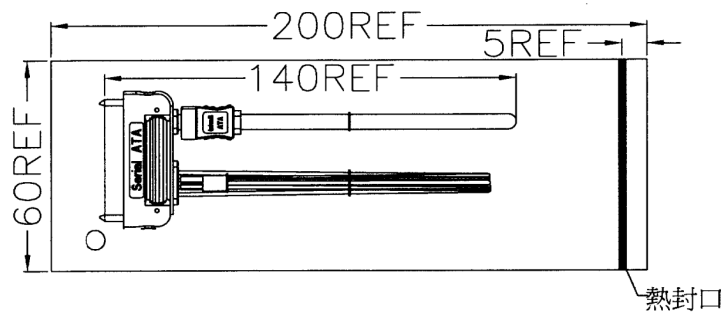

10	TER:PH 4.2mm BS TIN-PLATED (RoHS)	4PCS
9	HSG: PH:4.2mm 2*2P/M TRANSPARENCE WHITE (RoHS)	1PCS
8	SERIAL ATA 7P SOLDER(F) COLOR:BLACK PBT CONTACT:G/F(RoHS)	1PCS
7	SATA 7P/F+15P/F 黑色膠芯 焊線式端子鍍金G/F(RoHS)	1PCS
6	PREMOLD,LD-PE (RoHS)	3.7g
5	OVERMOLD, PVC 45P, LEAD FREE, BLACK(RoHS)	8.8g
4	UL 1007 18AWG TS OD:2.1mm BLACK L=225±2MM(RoHS)	2PCS
3	UL 1007 18AWG TS OD:2.1mm YELLOW L=225±2MM(RoHS)	1PCS
2	UL 1007 18AWG TS OD:2.1mm RED L=225±2MM(RoHS)	1PCS
1	UL21149 (26AWG*2C+AL/MY)*2+#28*3D COLOR:RED(UL16124) OD:2.2*7.8mmL=240±2MM(RoHS)	1PCS
ITEM	DESCRIPTION	Q'TY

WIRE LIST

PART NO.

C10 GWS1131 E 01  
 TYPE:  
 GREEN OPTION:  
 E=RoHS

UNLESS OTHERWISE SPECIFIED TOLERANCE		±0.3		<b>MC-COMPONENTS</b>
SCALE: AS SHOWN	UNIT: mm			
D	ECN-0903095(Joanna)CHANGE OUTLINE	03/13/09	DRAWN JOE	03/13/09
C	ECN-0901077(Joanna)	01/12/09	CHECKED <i>peavl</i>	03/16/09
B	ECN-0805079(Queenie)	05/07/08	APPROVED <i>Joe</i>	03/16/09
REV.	DESCRIPTION	DATE	SIZE A4	REV. D
				DRAWN NAME: SATA 22F+7F/HSG 4P CABLE 1/2
				PRODUCT NO. C10GWS1131E01
				FILE NAME: C10GWS1131E01(95)

包裝說明:

- 1.1 PCS成品裝一PE小袋(200\*60\*0.05mm空白無印字), 30PCS裝入規格為:381\*241\*0.05mm空白PE中袋中;
- 2.10袋裝一紙箱,計300PCS一箱,紙箱最上與最下層各放一層隔板,紙箱側參加貼1PCS綠底白字菱形標籤.

14	紙箱:410*343*232mm K=A紙印一般麥頭(RoHS)	1/300PCS
13	隔板:390*320mm B3C紙(RoHS)	2/300PCS
12	綠底白字菱形標籤:60*30mm單面背膠(RoHS)	1/300PCS
11	PE中袋:381*241*0.05mm空白無印字(RoHS)	1/30PCS
10	PE中袋:200*60*0.05mm空白無印字(RoHS)	1PCS
ITEM	DESCRIPTION	Q'TY